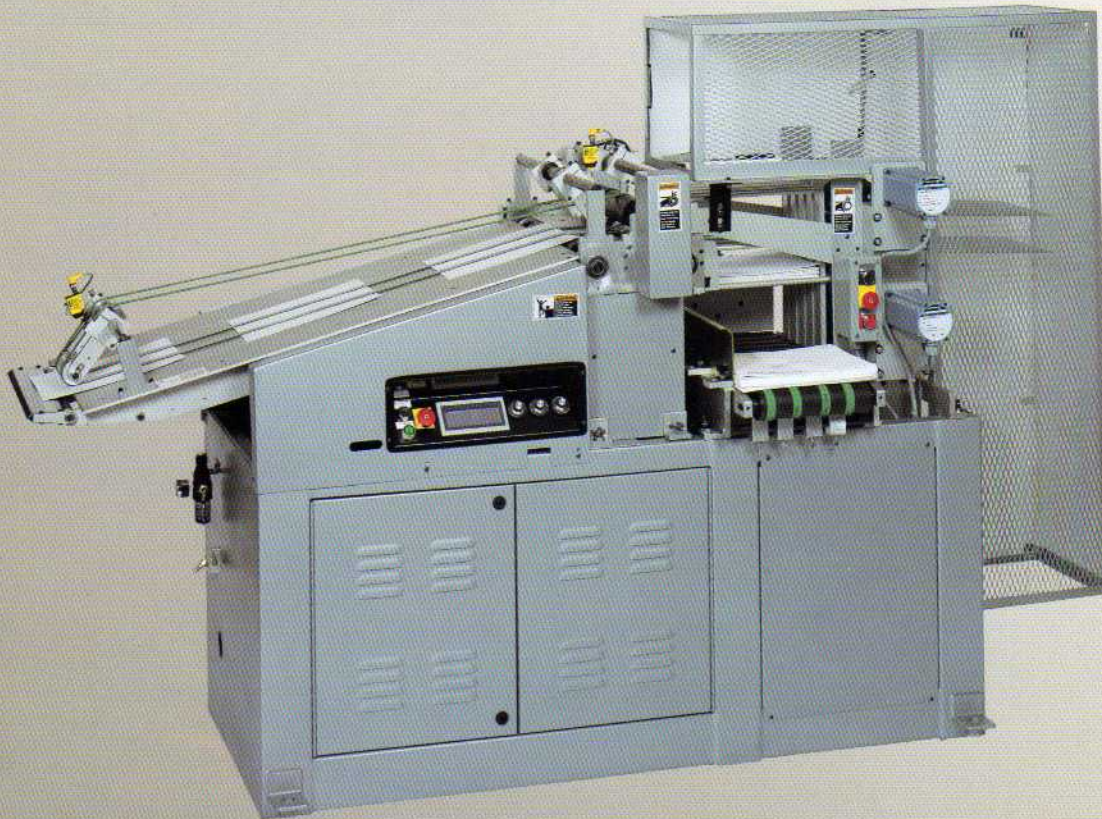

KR 630 STACKER

The KR 630 automatically sorts and stacks books, envelopes and magazines

Sorting mail electronically is more accurate than manual sorting and allows for higher processing speeds. **Increase your operation's productivity** using the KR 630 to automatically sort mail in-line with your addressing system. Stacks are output according to preset counts and zip code breaks established in the mailing list. An in-line divert gate ensures accuracy by removing purged and non-printed mail pieces. **Compact, economical and easy to use** - *stack the odds of success in your favor with the KR 630 stacker.*